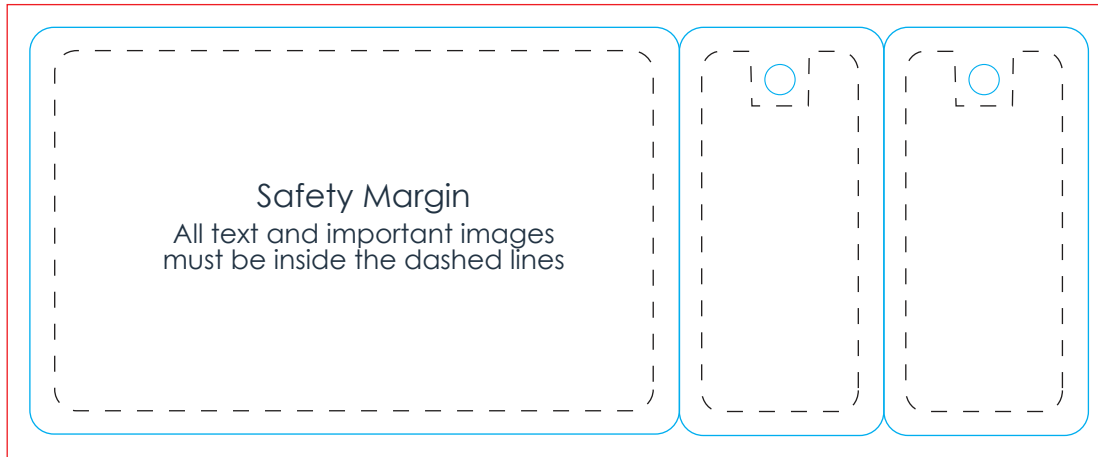

Card Plus 2 Key Tags Size: 140mmx54mm

OVERALL BLEED DIMENSIONS: 146x60mm

FINISHED DIMENSIONS: 140mmx54mm

If a picture or colored area touch the edges of the card please extend them to form the bleed.

FRONT