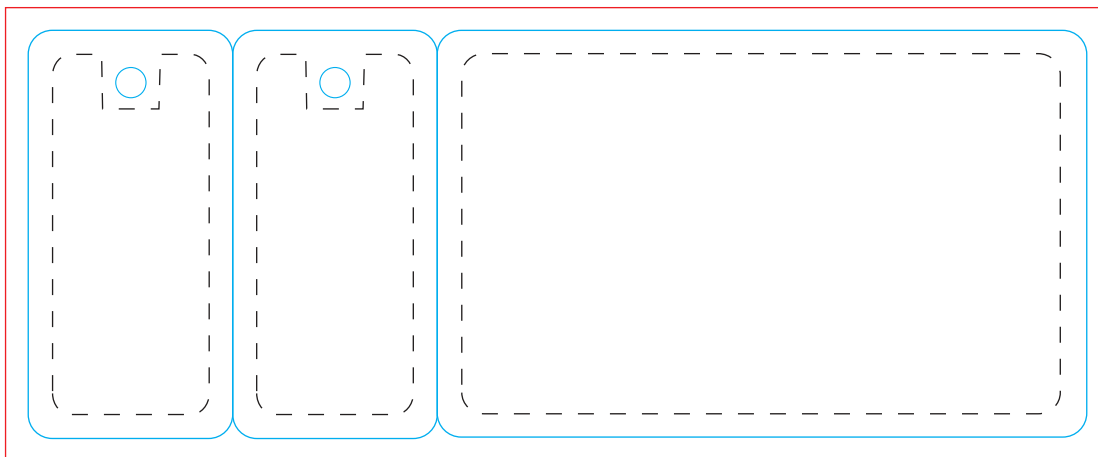

Card Plus 2 Key Tags Size: 140mmx54mm

OVERALL BLEED DIMENSIONS: 146x60mm

FINISHED DIMENSIONS: 140mmx54mm

If a picture or colored area touch the edges of the card please extend them to form the bleed.

FRONT