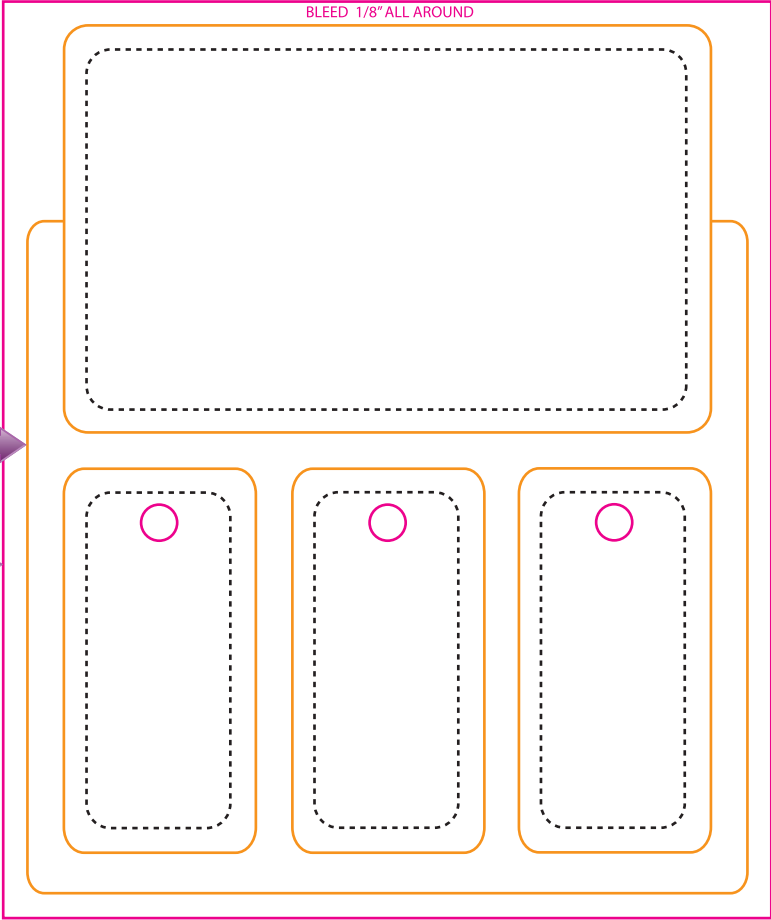

TRIPPLESHOPPER (CR80 + Three Key Tags)

If a picture or colored area touch the edges of the card please extend them to form the bleed.

FRONT

BLEED 1/8" ALL AROUND

BACK

BLEED 1/8" ALL AROUND